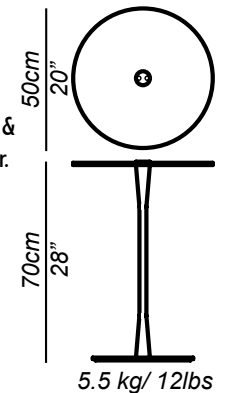

PROCSON NEW GENERATION PULPITS

www.procson.co.uk

mike@procson.co.uk

t 07810 714291

91 Park Rd, Cowes, Isle of Wight PO31 7NE, United Kingdom