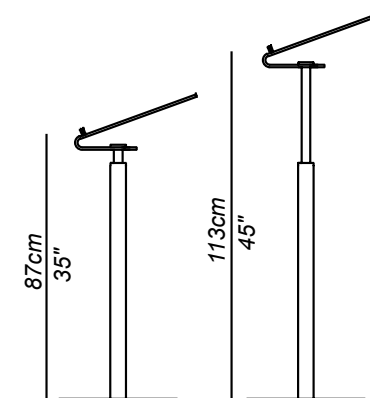

60cm (24") wide	£ 735
Anti reflective film: add	£ 45
Cover	£ 20
Freight (in UK)	£ 20

PROCSON NEW GENERATION PULPITS

www.procson.co.uk

mike@procson.co.uk

t 07810 714291

91 Park Rd, Cowes, Isle of Wight PO31 7NE, United Kingdom