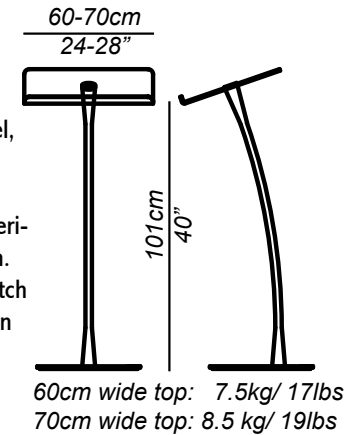

## Arc Table

A table to suit the Arc lectern. To be used for a water glass, jug, laptop computer & other resources. 70cm (28") high so items are within easy reach for the preacher. Its usefulness means that the majority of churches that purchase the arc lectern also purchase the Arc table. Made from stainless steel with a clear perspex top.